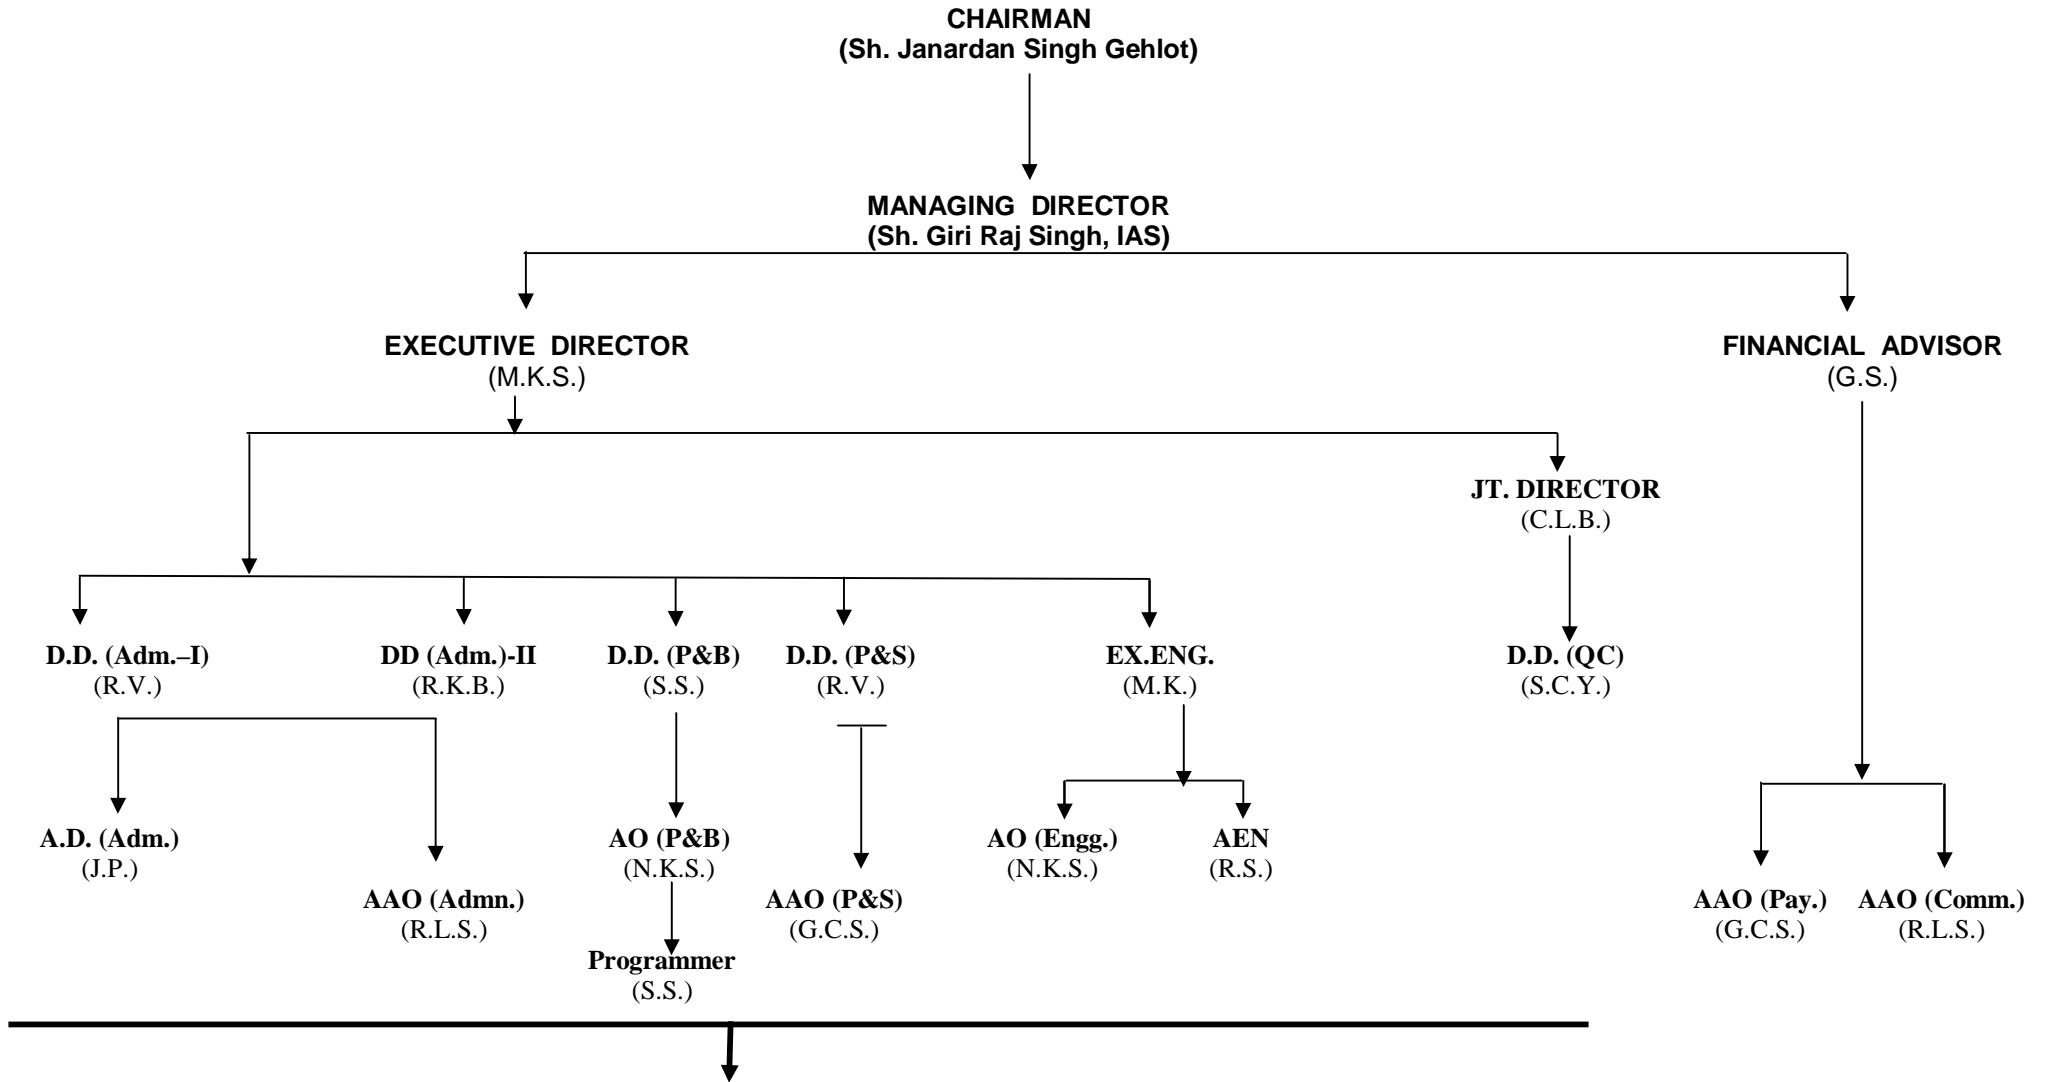

ORGANISATIONAL STRUCTURAL CHART OF RAJASTHAN STATE WAREHOUSING CORPORATION

30 Sr. W.M., 71 W.M. (Total State Warehouses No. 91 In The State)